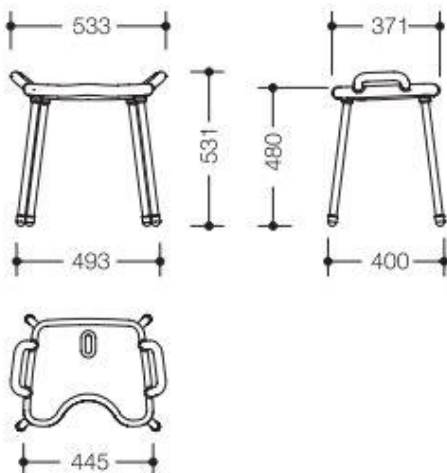

Product data sheet
Shower stool 802.51.30092

 R2H3E

Shower stool 802.51.30092

- strong ergonomically shaped stool
- with two integrated support rails
- used for safe sitting in the shower area
- loading capacity up to 150 kg
- easy to clean surface
- 533 mm wide, 531 mm high, 400 mm deep
- seat frame 445 mm wide, 371 mm deep
- seat frame made of high-quality PUR in HEWI colour 92 (anthracite grey)
- seat frame with hygienic opening and water run-off
- four high-quality chrome steel legs with non-slip feet
- CE mark according to MPG (German Medical Devices Law)

Dimensions in mm

Surface/Colour

chrome	92
--------	----

Seat

Alternative surface/colours

chrome	97	98	99
--------	----	----	----

Seat