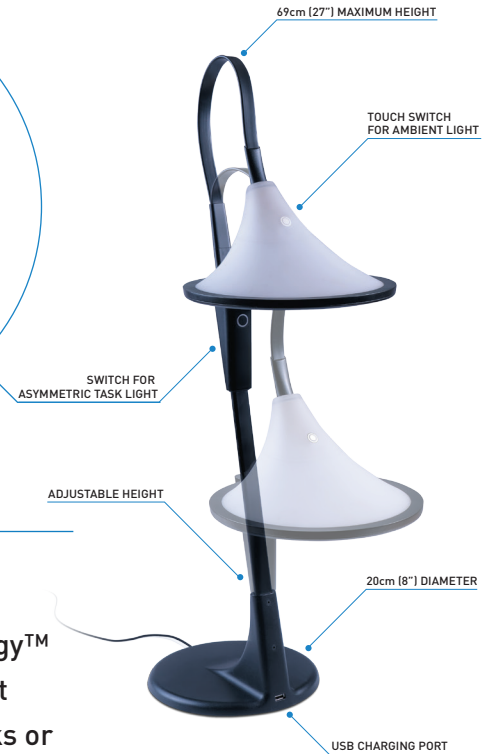

Cometa™

TABLE LAMP

Fact Sheet

Cometa is a table light unlike any other. This elegant and contemporary lamp emits a focused task light as well as a warm ambient light. The task light utilises our innovative Ray Technology™ which enables light to be directed forward without angling the lamp so you can read, work or hobby without disturbing anyone else in the room. Choose from 2 colour temperatures when using the task light - daylight (6,000K) and warm light (2,700K) - and add ambience to your room with the soft glow from the illuminating shade. The adjustable shade height, variable brightness, USB charging port and a Colour Rendering Index of over 95 make the Cometa a truly beautiful, versatile and highly functional lamp.

Ray Technology™
asymmetric task light

2 colour temperatures

Relaxing ambient light

LIGHT QUALITY

ERGONOMICS

DESIGN

daylightcompany.com

Cometa™

TABLE LAMP

E35651

FEATURES

- Elegant and contemporary task lamp with ambient light
- Eliminate glare and prevent shadows with our innovative Ray Technology™
- Choose from 2 colour temperatures when using the task light - daylight (6,000K) and warm light (2,700K) - perfect for reading and detailed tasks or enjoying a softer spotlight
- Add ambience to your room with the soft glow from the illuminating shade independently or in combination with the task light
- Adjustable shade height so you can adapt the illuminated area to the task at hand
- Built-in USB port enables convenient charging of your phone and other devices
- Variable brightness for the perfect light intensity
- Daylight LEDs with 95+ CRI enable you to see colours perfectly at any time of day or night

SPECIFICATIONS

Product information

Weight	2kg
Colour	Black
Cable length	3m

Light output

Light source	LED
Lumens	800
Lux at 30cm	7,000
Colour temperature	6,000K / 2,700K
CRI	95+
Energy consumption	22W

Packaging information