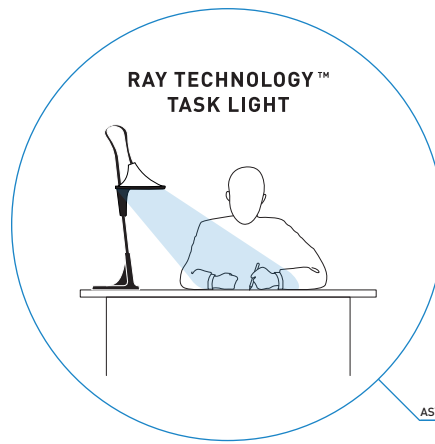

Cometa™

TABLE LAMP

Fact Sheet

Cometa is a table light unlike any other. This elegant and contemporary lamp emits a focused task light as well as a warm ambient light. The task light utilises our innovative Ray Technology™ which enables light to be directed forward without angling the lamp so you can read, work or hobby without disturbing anyone else in the room. Choose from 2 colour temperatures when using the task light - daylight (6,000K) and warm light (2,700K) - and add ambience to your room with the soft glow from the illuminating shade. The adjustable shade height, variable brightness, USB charging port and a Colour Rendering Index of over 95 make the Cometa a truly beautiful, versatile and highly functional lamp.

Ray Technology™
asymmetric task light

2 colour temperatures

Relaxing ambient light

LIGHT QUALITY

ERGONOMICS

DESIGN

daylightcompany.com

Cometa™

TABLE LAMP

E35651

FEATURES

- Elegant and contemporary task lamp with ambient light
- Eliminate glare and prevent shadows with our innovative Ray Technology™
- Choose from 2 colour temperatures when using the task light - daylight (6,000K) and warm light (2,700K) - perfect for reading and detailed tasks or enjoying a softer spotlight
- Add ambience to your room with the soft glow from the illuminating shade independently or in combination with the task light
- Adjustable shade height so you can adapt the illuminated area to the task at hand
- Built-in USB port enables convenient charging of your phone and other devices
- Variable brightness for the perfect light intensity
- Daylight LEDs with 95+ CRI enable you to see colours perfectly at any time of day or night