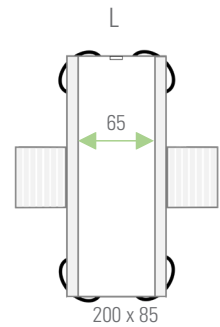

www.master-care.dk

Developed &
Manufactured by:

master-care.dk

Light Cover

The **Original** One-Layer System

200 kg

97 x 200

200 kg

200 x 85

200 kg

200 x 85

(DK) Monter Light Cover / (UK) Mount Light Cover

(DK) Placer vinger / (UK) Place the wings

(DK) Anvendelsesmuligheder / (UK) Applications

(DK) Placer Light Turner oven på Light Cover for at få 4-vejs glid.