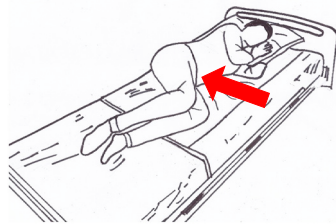

200 x 85

200 kg

200 x 85

(DK) Monter Light Cover / (UK) Mount Light Cover

(DK) Placer vinger / (UK) Place the wings

(DK) Anvendelsesmuligheder / (UK) Applications

(DK) Placer Light Turner oven på Light Cover for at få 4-vejs glid.

(UK) Place Light Turner on top of Light Cover to gain 4-way glide.

(DK) Skånsom vask og tørretumbling forlænger holdbarheden væsentligt.
(UK) Gentle washing and dry tumbling significantly prolongs the durability.