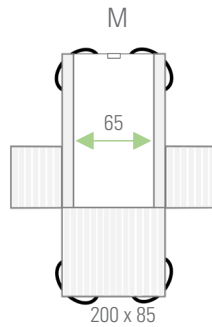

www.master-care.dk

Developed &
Manufactured by:

master-care.dk

Light Cover

The **Original** One-Layer System

200 kg

97 x 200

200 kg

200 x 85

200 kg

200 x 85

(DK) Monter Light Cover / (UK) Mount Light Cover

(DK) Placer vinger / (UK) Place the wings

(DK) Anvendelsesmuligheder / (UK) Applications

(DK) Placer Light Turner oven på Light Cover for at få 4-vejs glid.