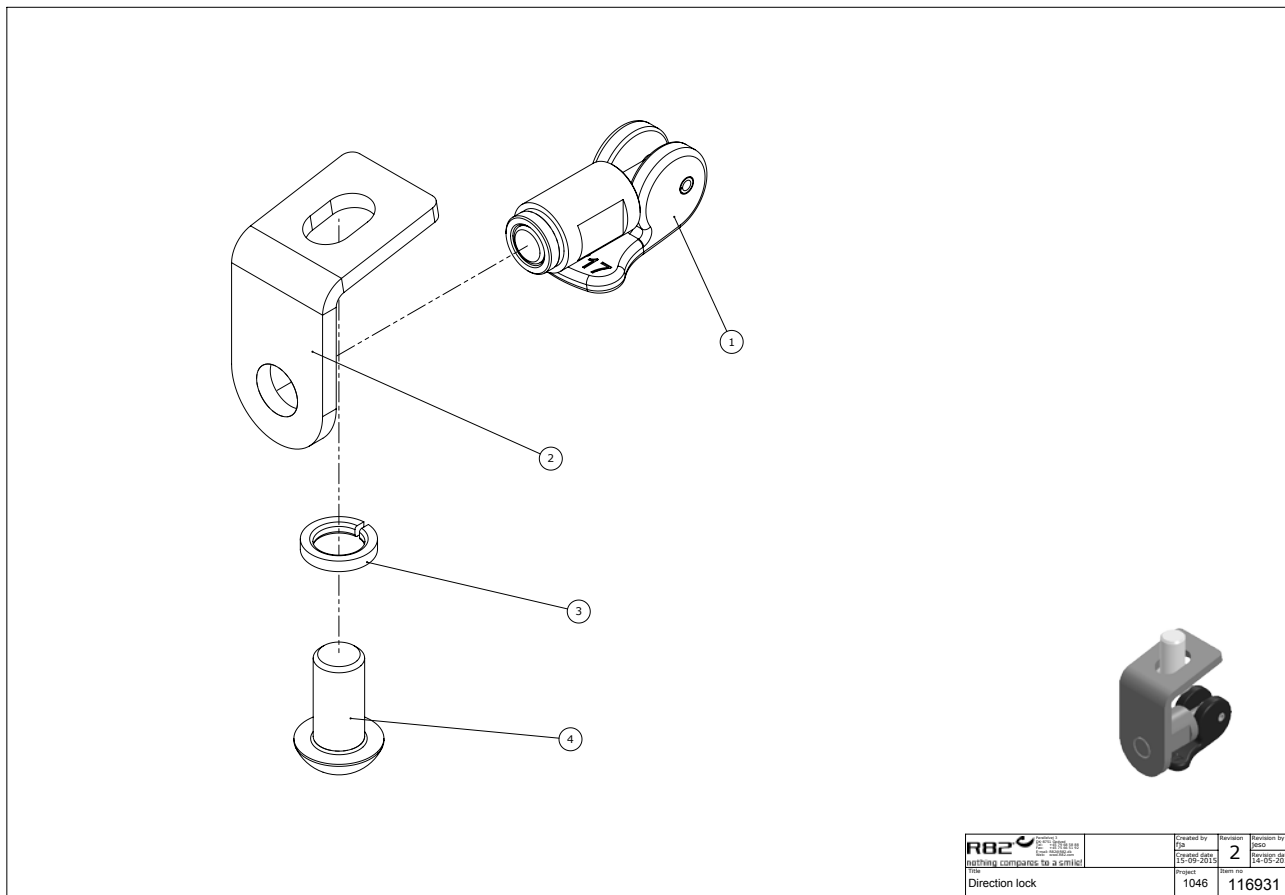

R82 nothing compares to a smile! nothing compares to a smile!	Created by jpb	Revised by jso
	Change date 15-09-2015	Revised date 14-05-2018
Part Direction lock	Model 1046	Part no. 116931

Position	No.	Description	Quantity	Unit of Measure	Ean code
1	112715	Direction lock	PCS	1	5707292595775
2	111497	Direction lock, front wheel	PCS	1	5707292595768