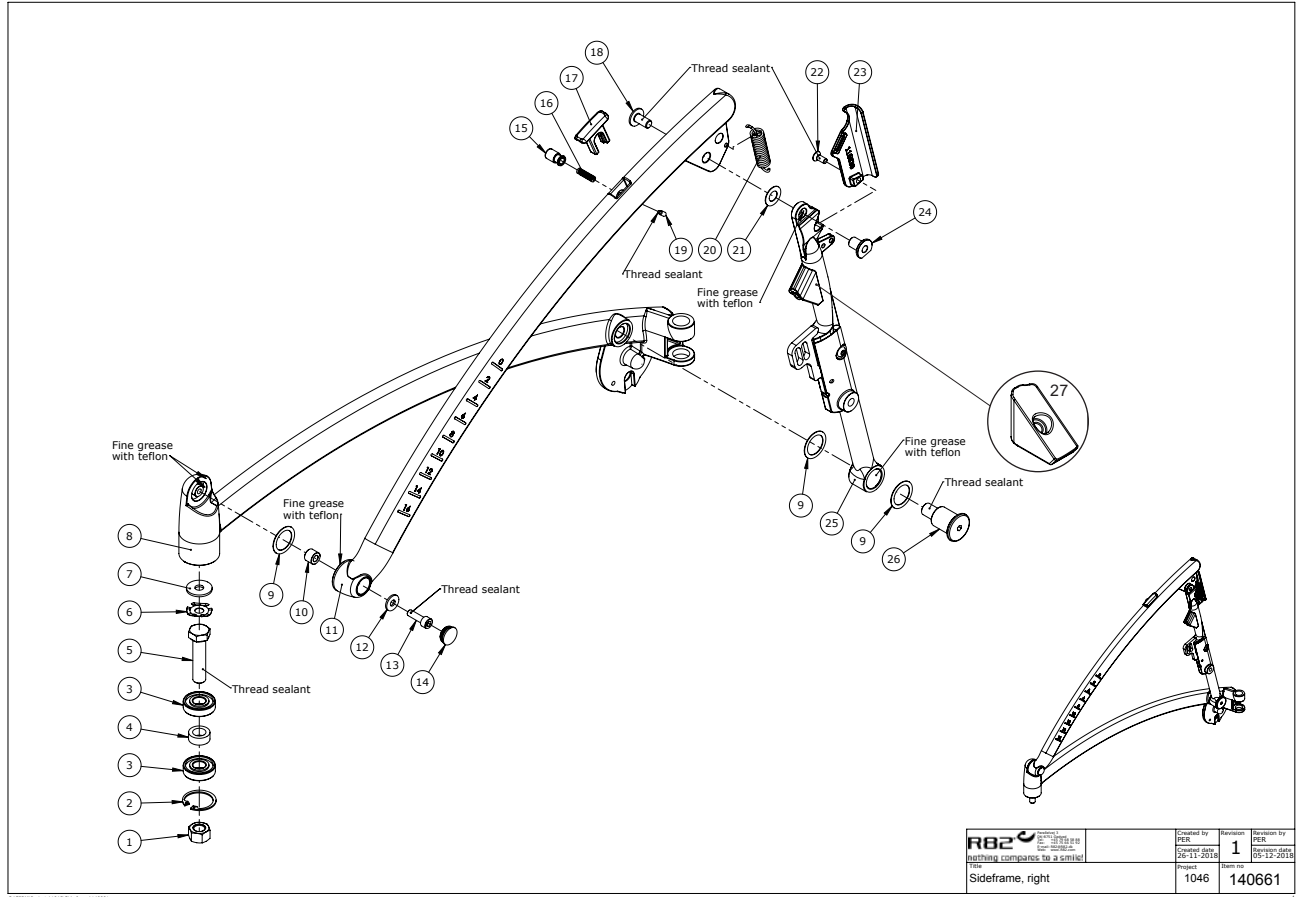

Position	No.	Description	Quantity	Unit of Measure	Ean code
15	111339	Release button	PCS	1	5707292595881
16	111341	Spring	PCS	1	5707292595898
17	112303	Blind plug	PCS	1	5707292595782
23	116539	Cover for spring right	PCS	1	5707292607980
27	116218	Block for unfold lock	PCS	1	5707292591524