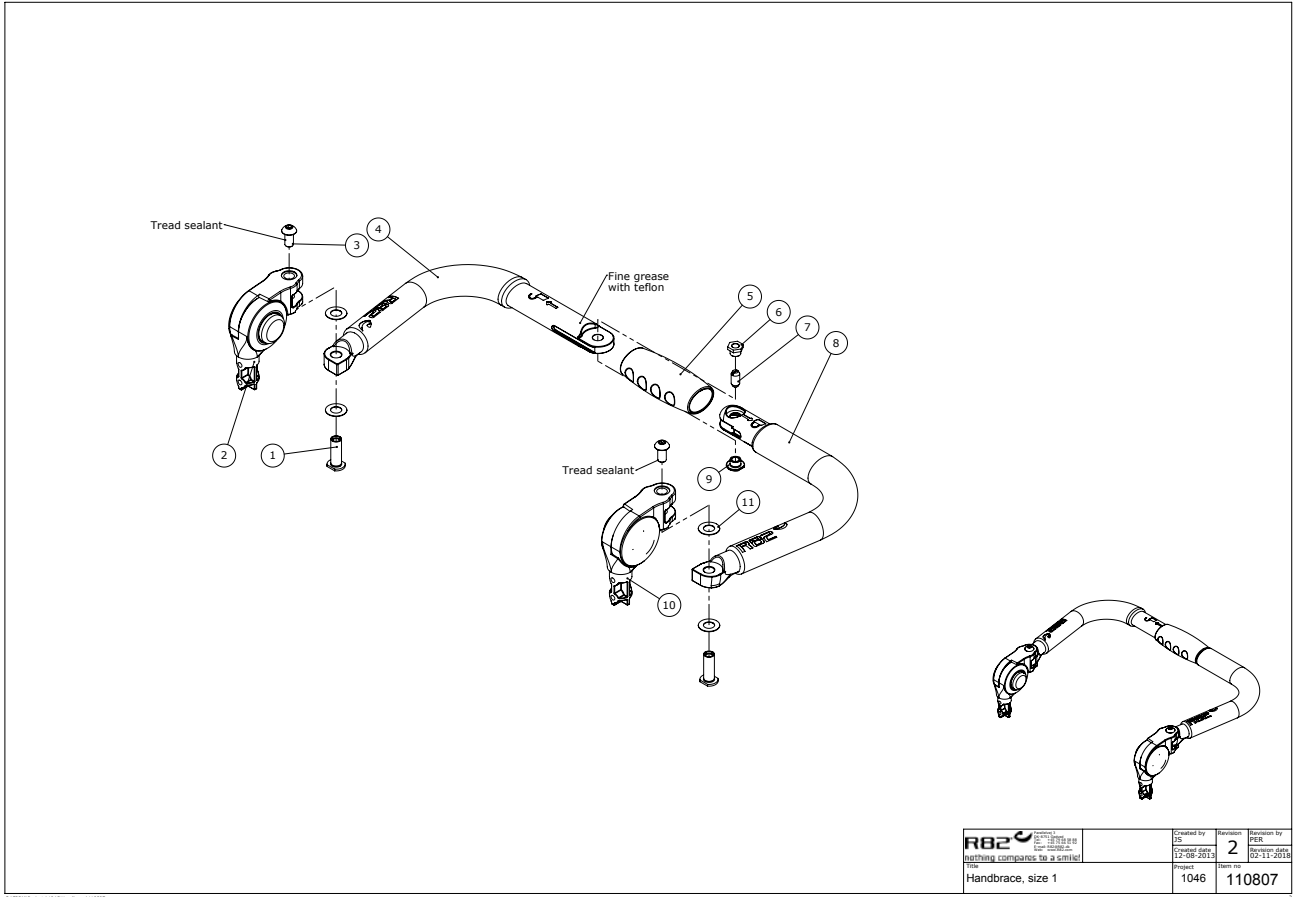

nothing compares to a smile!	Created by	Revised by	Approved by
	12-08-2013	02-11-2015	PER
Part	1046	110807	

Position	No.	Description	Quantity	Unit of Measure	Ean code
2	140136	Angle joint - right	PCS	1	5707292874245
10	140135	Angle joint - left	PCS	1	5707292874238