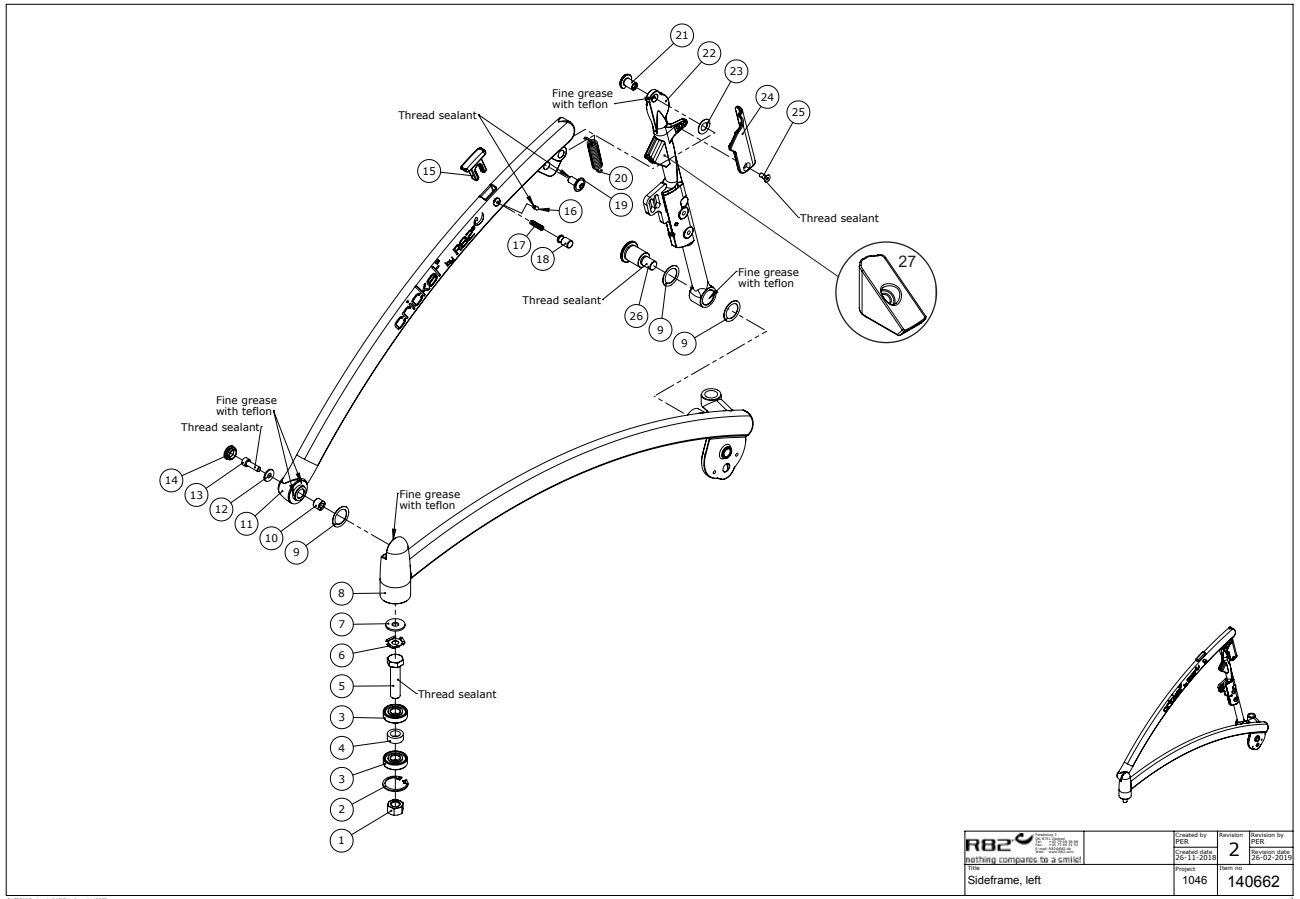

nothing compares to a smile!	Created by PER	Revision 2	Revision by PER
	Change date 26-11-2016	Revision date 26-02-2019	
Title Sideframe, left	Project 1046	Item no. 140662	

Position	No.	Description	Quantity	Unit of Measure	Ean code
15	112303	Blind plug	PCS	1	5707292595782
17	111341	Spring	PCS	1	5707292595898
18	111339	Release button	PCS	1	5707292595881
24	116561	Cover for spring left	PCS	1	5707292607973
27	116218	Block for unfold lock	PCS	1	5707292591524