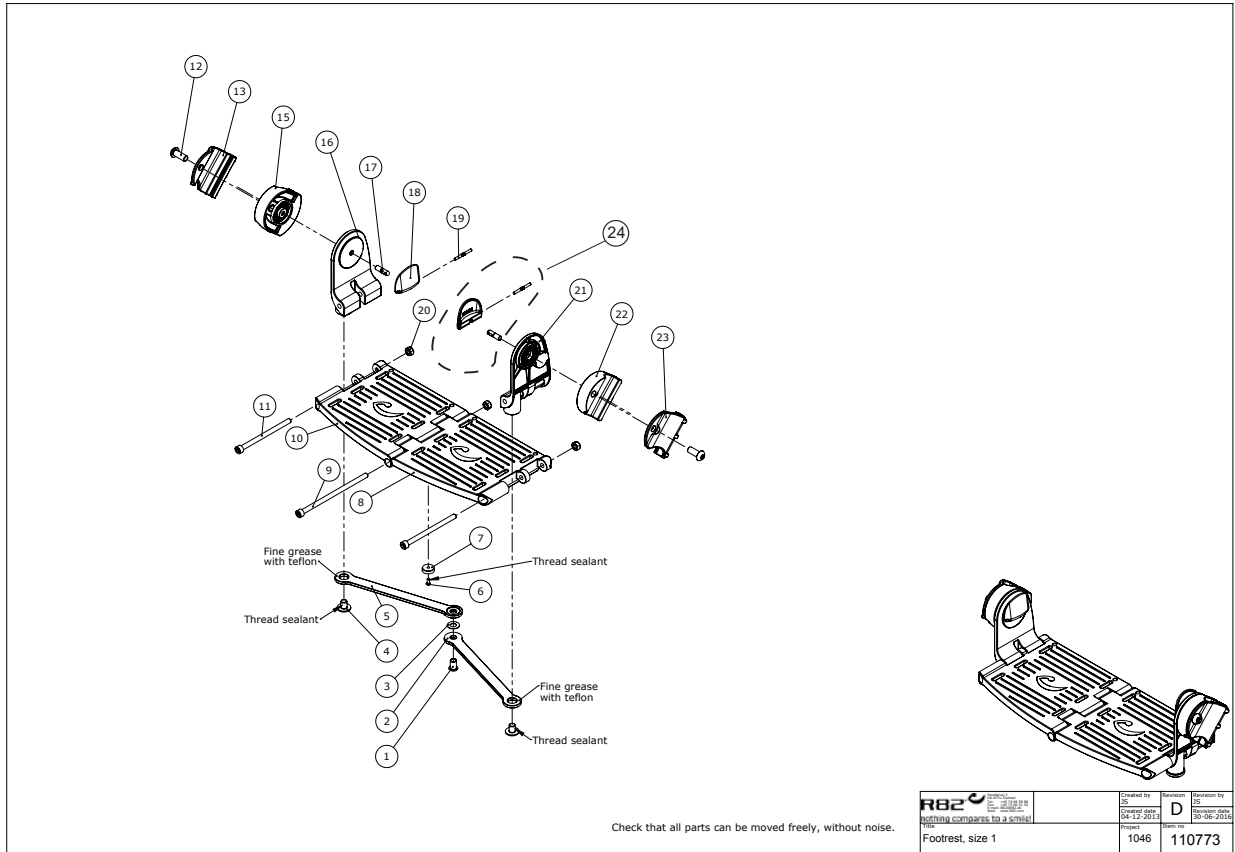

Position	No.	Description	Quantity	Unit of Measure	Ean code
13	108685	Suspension f. footrest,outer,R	1	PCS	5707292594891
15	108684	Suspension f. footrest,inner R	1	PCS	5707292594877
22	108804	Suspension f. footrest,inner L	1	PCS	5707292594884
23	108813	Suspension f. footrest,outer,L	1	PCS	5707292594907
24	127705	Releasehandle	PCS	1	5707292788306