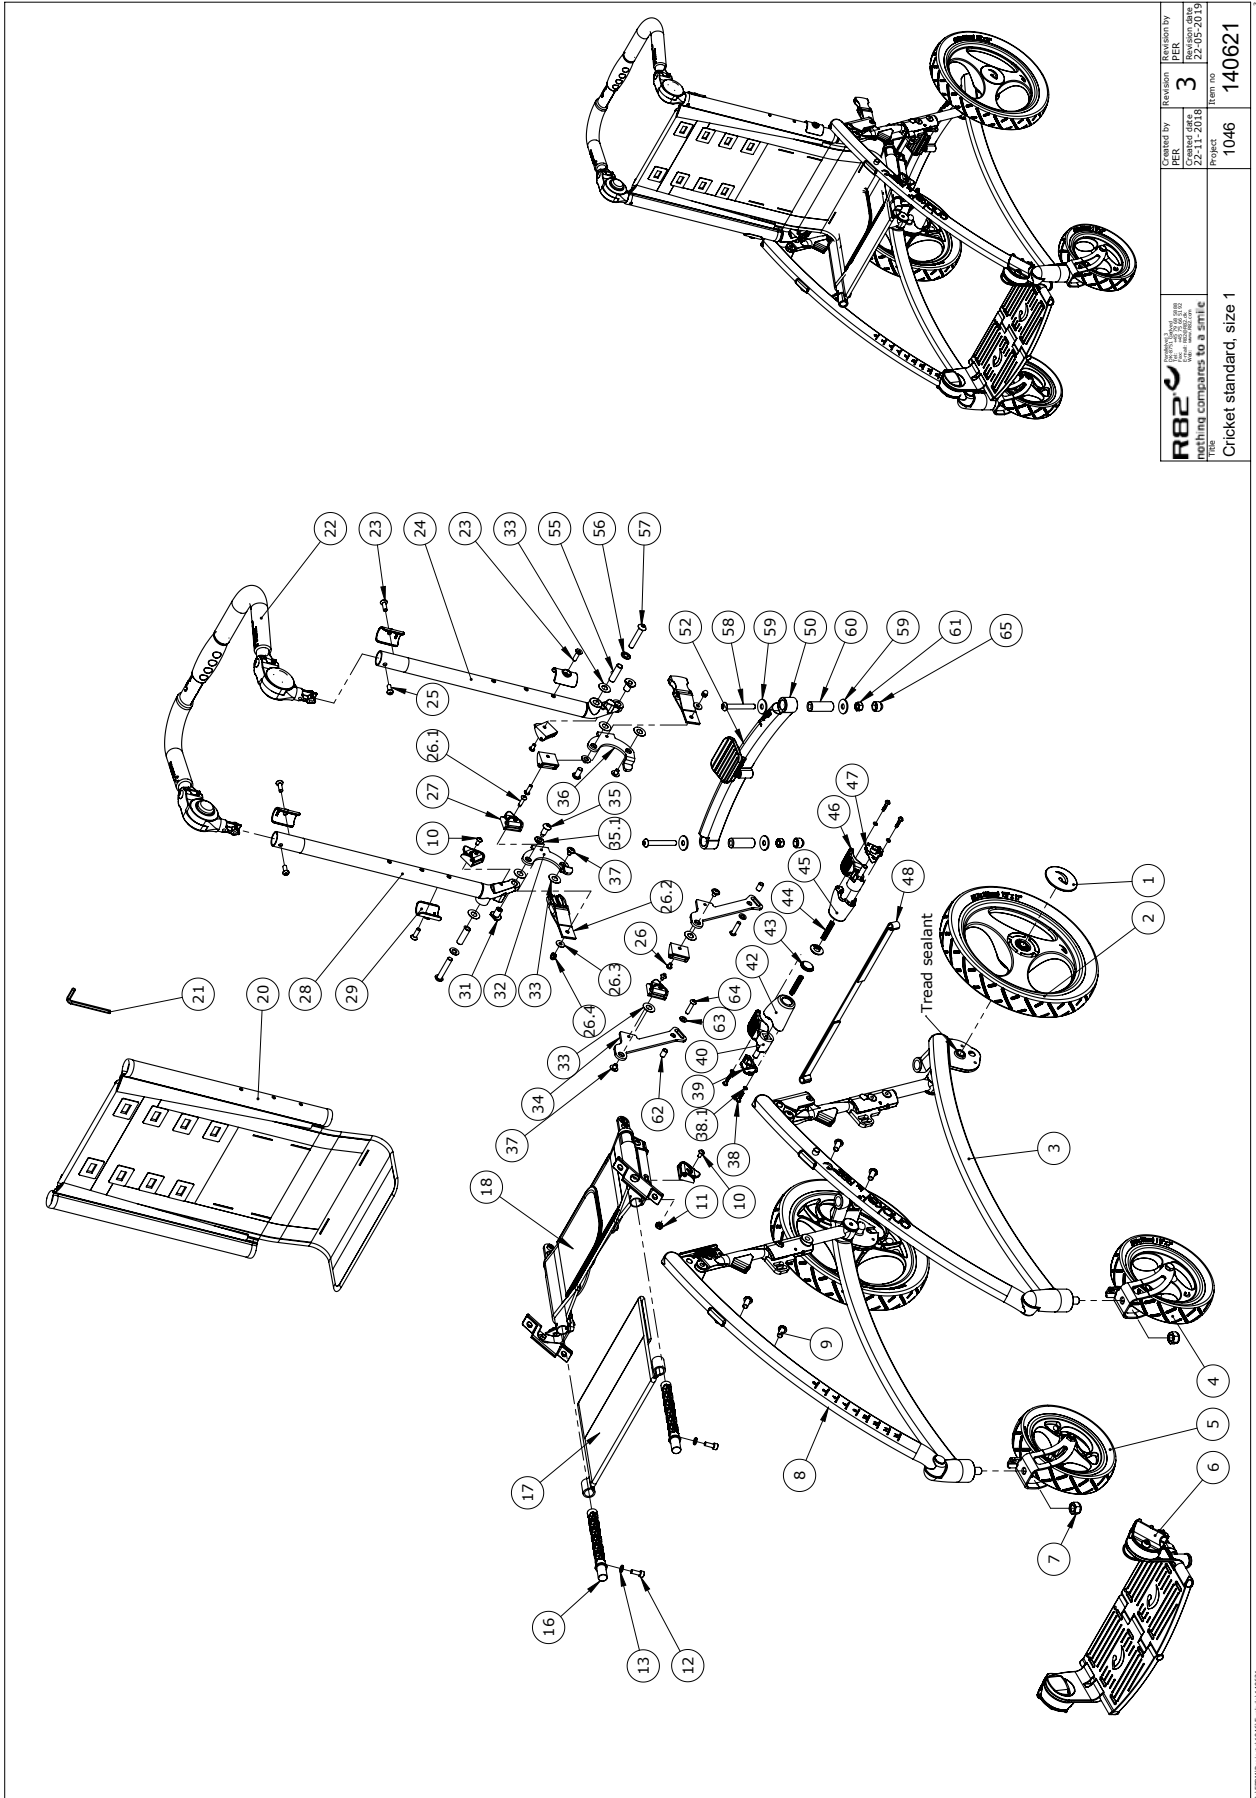

Contents

Cricket standard	3
Footrest	6
Sideframe Left	7
Sideframe Right	8
Handbrace	9
Armrest.....	10
Folding top	11
Direction lock.....	12

Position	No.	Description	Quantity	Unit of Measure	Ean code
1	134687	Center cap with logo	2	PCS	5707292807557
2	134693	Rear wheel ø280	2	PCS	5707292807595
3	140662	Sideframe, left	1	PCS	5707292875785
4	134692-2	Front wheel ø180, Left	1	PCS	5707292834324
5	134691-2	Front wheel ø180, Right	1	PCS	5707292834317
6	111616	Footrest, size 2	1	PCS	5707292594990
6	110773	Footrest, size 1	1	PCS	5707292594815
7	1631120	Stainless lock nut 12mm	2	PCS	5707292502049
8	140661	Sideframe, right	1	PCS	5707292875778
9	0661510	Button head screw 8*16 stainl.	4	PCS	5707292589231
10	0640911	Button head M5x10 FZB tuflok	4	PCS	5707292428479
11	113937	Special nut for fixlock mount	2	PCS	5707292603005
12	0602205	Stainless insex M6*16	2	PCS	5707292404732
13	1100490	Spring washer M6 stainless	2	PCS	5707292411297
16	111780	Rod for seat extension, size 2	2	PCS	5707292596406
16	111100	Rod for seat extension, size 1	2	PCS	5707292596413
17	116803	Extention fabric, size 2	1	PCS	5707292608796
17	116802	Extention fabric, size 1	1	PCS	5707292608529
18	116222	Seat frame, size 2	1	PCS	5707292608253
18	113967	Seat frame, size 1	1	PCS	5707292608123
20	116816	Back fabric, size 2	1	PCS	5707292608789
20	116815	Back fabric, size 1	1	PCS	5707292608536
21	0589500	Insex keys n5	1	PCS	5707292137869
22	111646	Handbrace, size 2	1	PCS	5707292607225
22	110807	Handbrace, size 1	1	PCS	5707292607218
23	0609730	Stainless insex 6*20 uh.	4	PCS	5707292138507
24	111373	Back frame welded,size 2 left	1	PCS	5707292607744
24	112642	Back frame welded, size 1 left	1	PCS	5707292593740
25	0659500	Button head screw	2	PCS	5707292139450
26	0631952	Button head M5*6, rf tuflok	2	PCS	5707292503725
26.1	0658016	Button head M5*16 stainless	2	PCS	5707292139399
26.2	136037	Lock strap	1	PCS	5707292828934
26.3	1130500	Stainless washer M5, din9021	2	PCS	5707292516343
26.4	1781050	Top nut M5 / lock rf	2	PCS	5707292530639
27	75306	Snap lock R82 25	8	PCS	5707292437624
28	111510	Back frame welded,size 2 right	1	PCS	5707292607768
28	112644	Back frame welded,size 1 right	1	PCS	5707292593733
29	112689	Fabric mounth plate	4	PCS	5707292603500
31	111966	M8 spec. nut f. locking joint	2	PCS	5707292594310
32	113018	Connection back, right	1	PCS	5707292606464
33	1310724	Nylon washer natur,	8	PCS	5707292762757
34	136865	Connection Plate	2	PCS	5707292832566
35	0661510	Button head screw 8*16 stainl.	2	PCS	5707292589231
35.1	1103200	Fazet washer 8mm	2	PCS	5707292140296
36	113550	Connection back, left	1	PCS	5707292606471
37	0631990	Button head with flange M6*8	4	PCS	5707292517333
38	1940009	Eco syn 4*20 torx	4	PCS	5707292550897
38.1	1100484	Spring washer M4, stainless	4	PCS	5707292882349
39	76141	Bottom right, brake	1	PCS	5707292491589
40	114300	Pedal right for brake	1	PCS	5707292605030