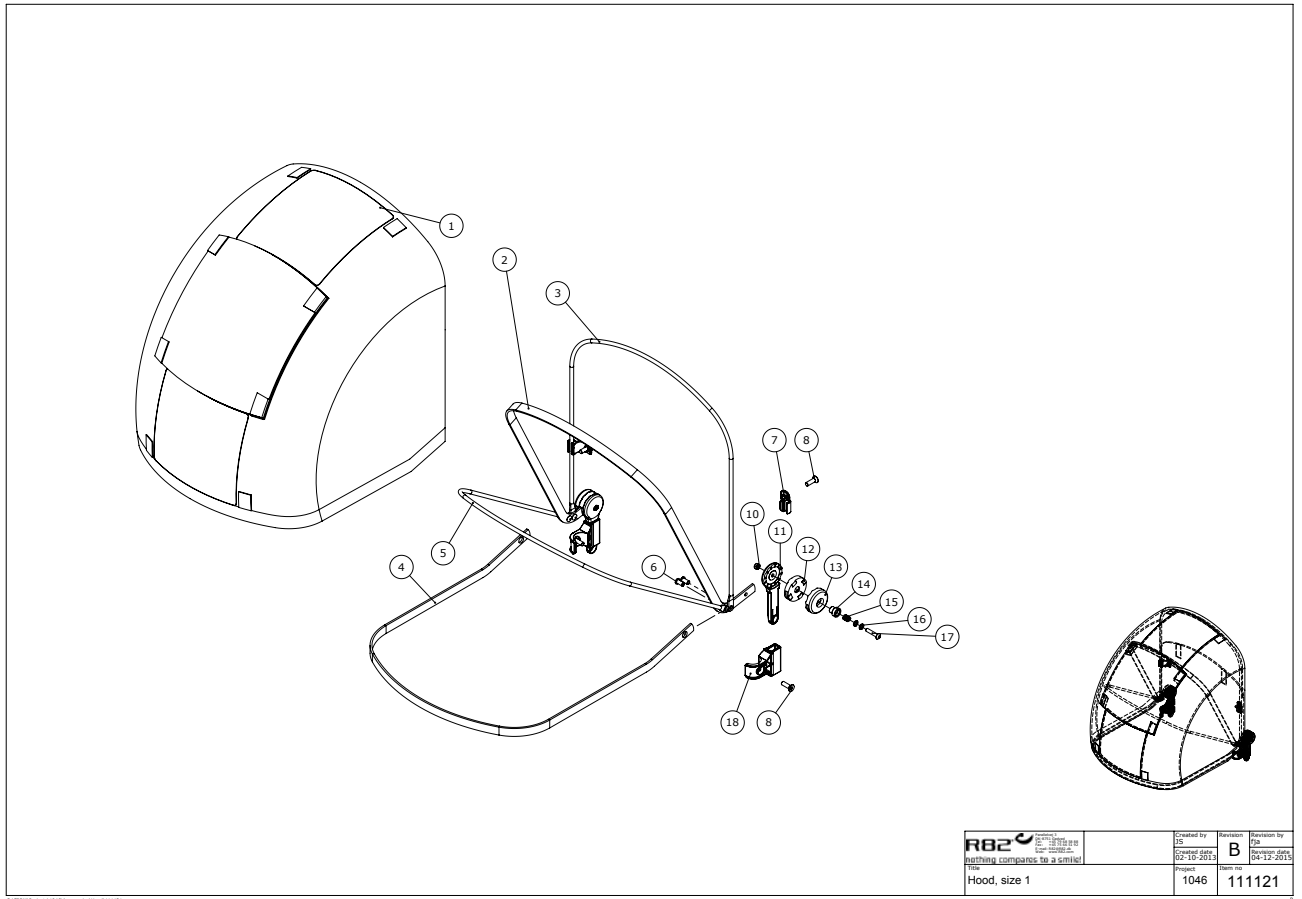

R82 nothing compares to a smile!	Created by	Revision	Revision by
	15	B	19
	Change date	02-10-2015	04-12-2015
Title	Project	1046	111121
Hood, size 1			

Position	No.	Description	Quantity	Unit of Measure	Ean code
7	112055	Fastener for hood, top	PCS	1	5707292595614
18	110158	Fastener for hood, bottom	PCS	1	5707292595638
10-17	87043280	Kit for Cricket Canopy	PCS	1	5707292914019