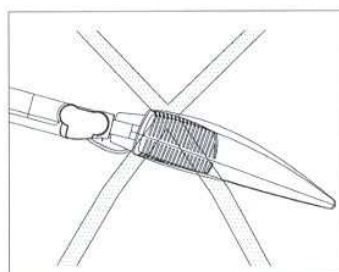

### Safety Information:

If the external flexible cable or cord of this luminaire is damaged, it shall be exclusively replaced by the manufacturer or his service agent or similar qualified person in order to avoid hazard.