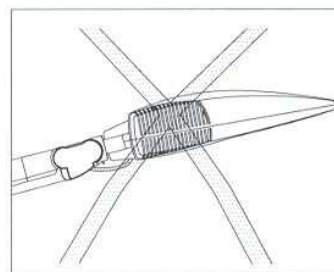

### Safety Information:

If the external flexible cable or cord of this luminaire is damaged, it shall be exclusively replaced by the manufacturer or his service agent or similar qualified person in order to avoid hazard.