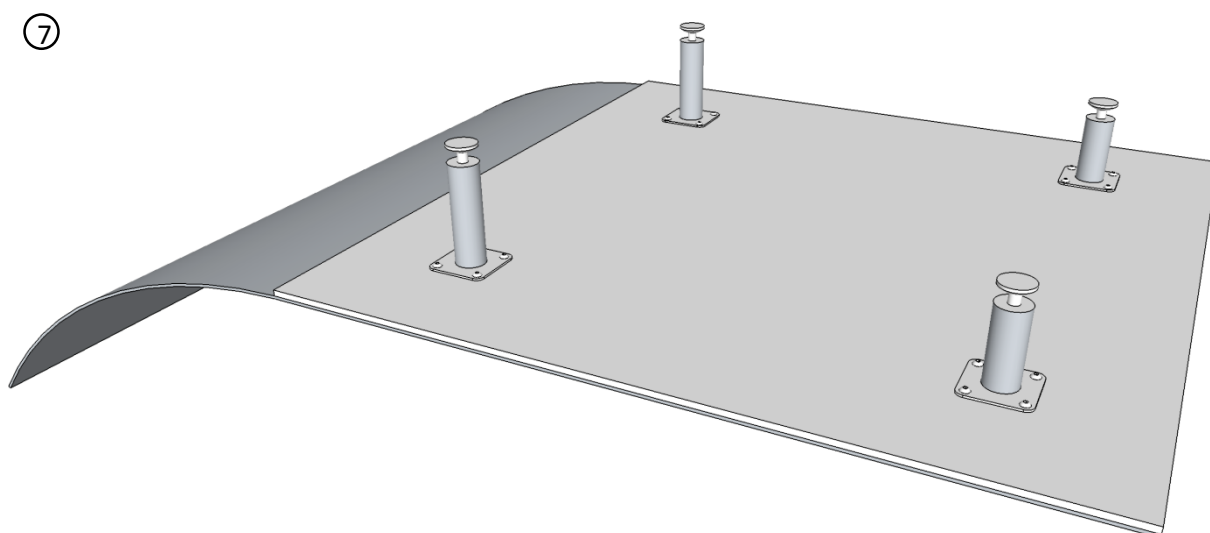

Easy Loading

Follow the instructions below for assembly instructions for Easy Loading. In order to complete the stage you need a screwdriver and Allen key at hand.

You need the following parts:

- 2 pcs Handle Aluminum
- 1 pcs Handle Easy Loading
- 1 pcs Easy Loading lifting plate
- 8 pcs Screws

Screw the main handle in Easy Loading lifting plate, 4 screws. See figure 1-2.

Screw the two smaller handles in Easy Loading lifting plate, 4 screws. See Figure 3-4.

Easy Loading – Guard Plate

The guard plate for Easy Loading is used to protect the interior of your car's trunk. The elevation legs for the guard plate is for you who have a submerged trunk. Follow the instructions below to assemble the guard plate. In order to complete the stage you need an Allen key at hand.

You need the following parts:

- 1 pcs Guard plate
- 4 pcs Elevation legs
- 16 pcs Screws

Fasten each elevation leg with four screws in the prepared holes on the underside of the guard plate. See figure 5-7

- 2pcs Capstans
- 2pcs Wire rope
- 2pcs Wire lock

In the car trunk, locate a bracket in the form of a loop or hook that can sustain a load of 5kgs for each of the capstans. The capstans can also be fastened around the headrests.