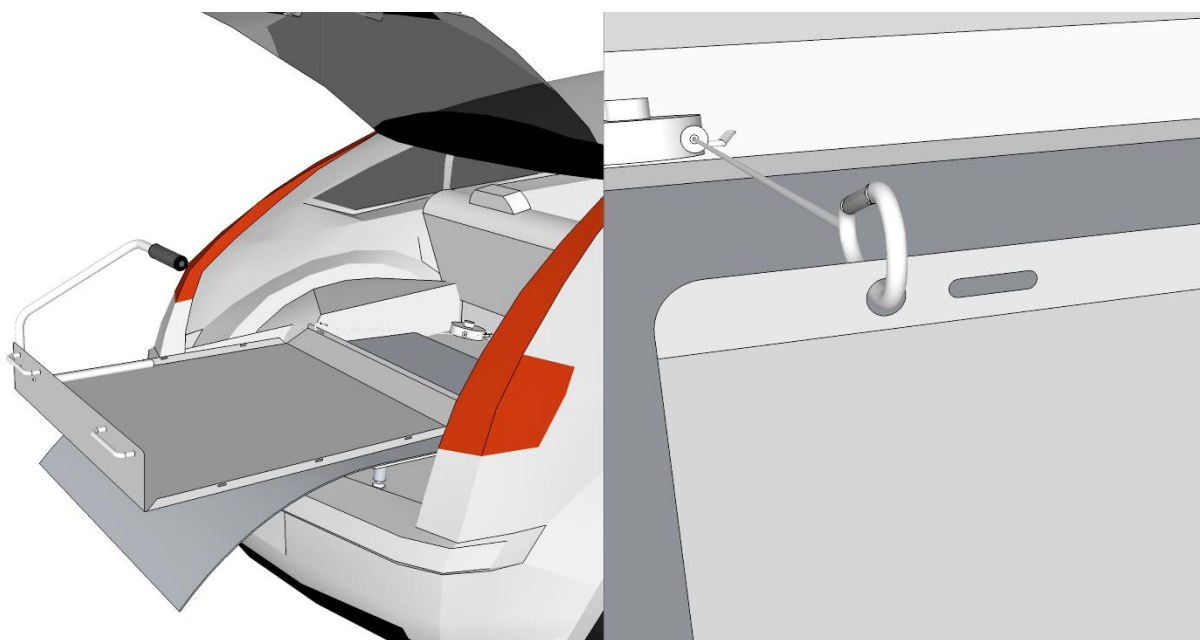

Easy Loading is now ready to be used.