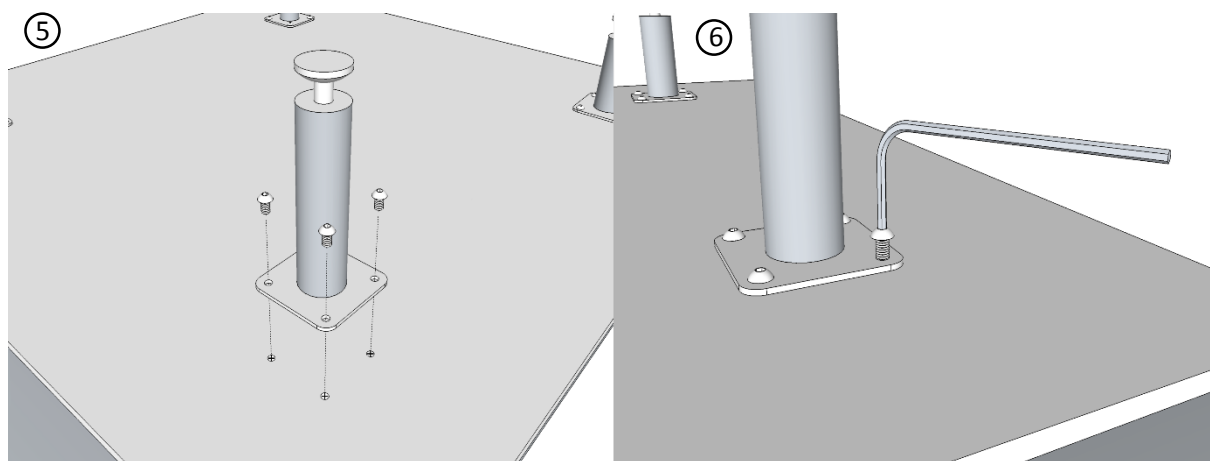

Easy Loading

Follow the instructions below for assembly instructions for Easy Loading. In order to complete the stage you need a screwdriver and Allen key at hand.

You need the following parts:

- 2 pcs Handle Aluminum
- 1 pcs Handle Easy Loading
- 1 pcs Easy Loading lifting plate
- 8 pcs Screws

Screw the main handle in Easy Loading lifting plate, 4 screws. See figure 1-2.

Screw the two smaller handles in Easy Loading lifting plate, 4 screws. See Figure 3-4.

Easy Loading – Guard Plate

The guard plate for Easy Loading is used to protect the interior of your car's trunk. The elevation legs for the guard plate is for you who have a submerged trunk. Follow the instructions below to assemble the guard plate. In order to complete the stage you need an Allen key at hand.

You need the following parts:

- 1 pcs Guard plate
- 4 pcs Elevation legs
- 16 pcs Screws

Fasten each elevation leg with four screws in the prepared holes on the underside of the guard plate. See figure 5-7