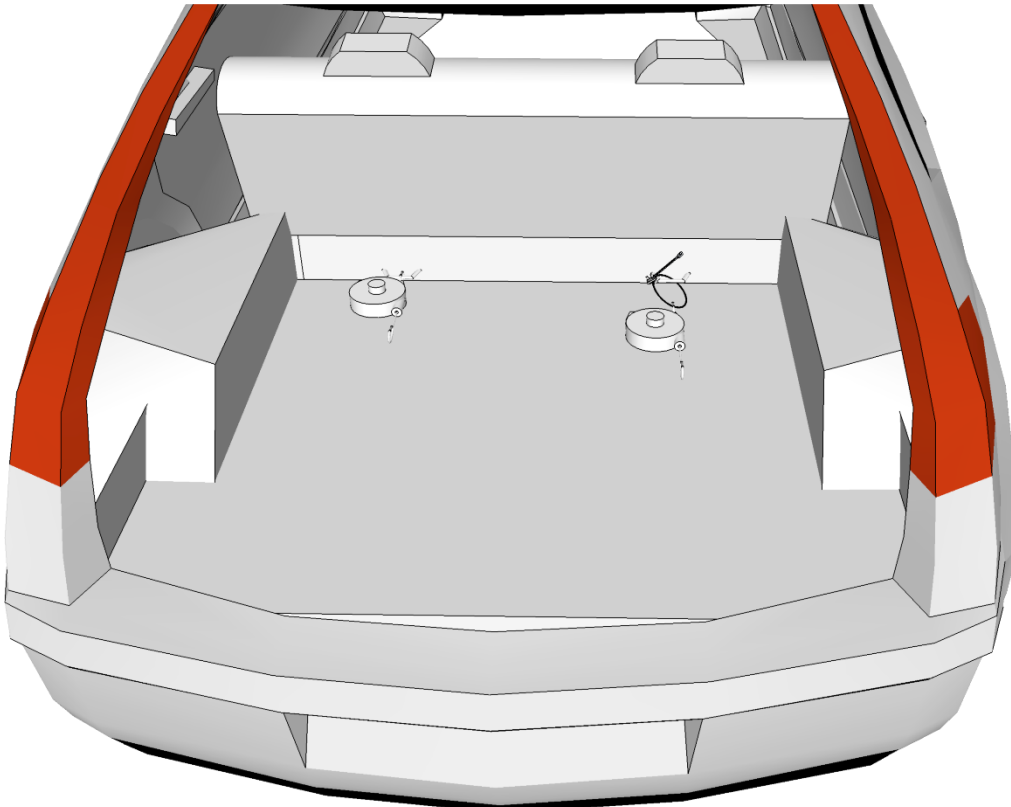

Easy Loading – installation of capstans in car

Follow the instructions below for installation instructions for capstans in car. In order to complete the stage you need a wrench at hand.

You need the following parts:

- 2pcs Capstans
- 2pcs Wire rope
- 2pcs Wire lock

In the car trunk, locate a bracket in the form of a loop or hook that can sustain a load of 5kgs for each of the capstans. The capstans can also be fastened around the headrests.