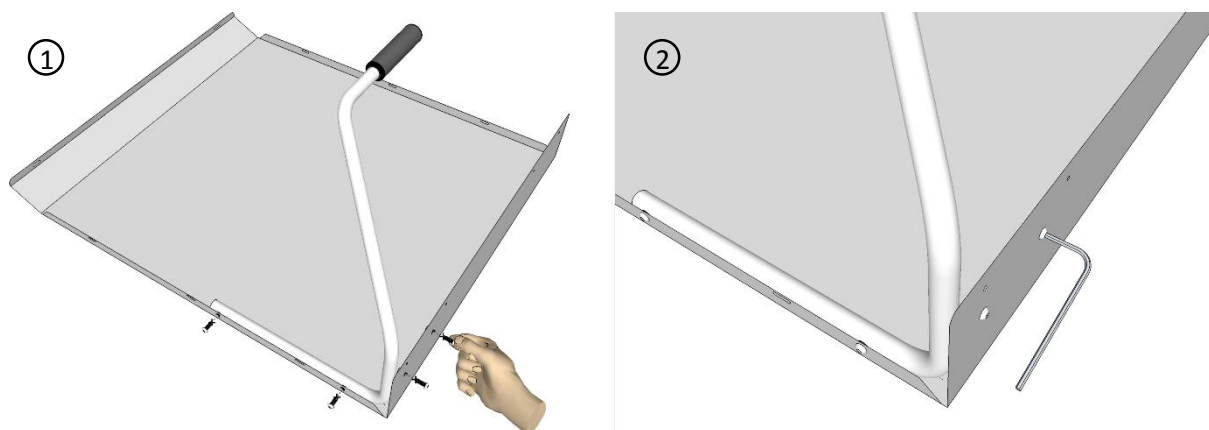

EasyLoading

User manual

Introduction

This manual will provide you with simple step-by-step installation instructions for Easy Loading. The manual is divided into four stages. You will need an Allen key, a screwdriver and a wrench at hand to complete all stages.

Easy Loading

Follow the instructions below for assembly instructions for Easy Loading. In order to complete the stage you need a screwdriver and Allen key at hand.

You need the following parts:

- 2 pcs Handle Aluminum
- 1 pcs Handle Easy Loading
- 1 pcs Easy Loading lifting plate
- 8 pcs Screws

Screw the main handle in Easy Loading lifting plate, 4 screws. See figure 1-2.

Screw the two smaller handles in Easy Loading lifting plate, 4 screws. See Figure 3-4.

Easy Loading – Guard Plate

The guard plate for Easy Loading is used to protect the interior of your car's trunk. The elevation legs for the guard plate is for you who have a submerged trunk. Follow the instructions below to assemble the guard plate. In order to complete the stage you need an Allen key at hand.

You need the following parts:

- 1 pcs Guard plate
- 4 pcs Elevation legs
- 16 pcs Screws

Fasten each elevation leg with four screws in the prepared holes on the underside of the guard plate. See figure 5-7