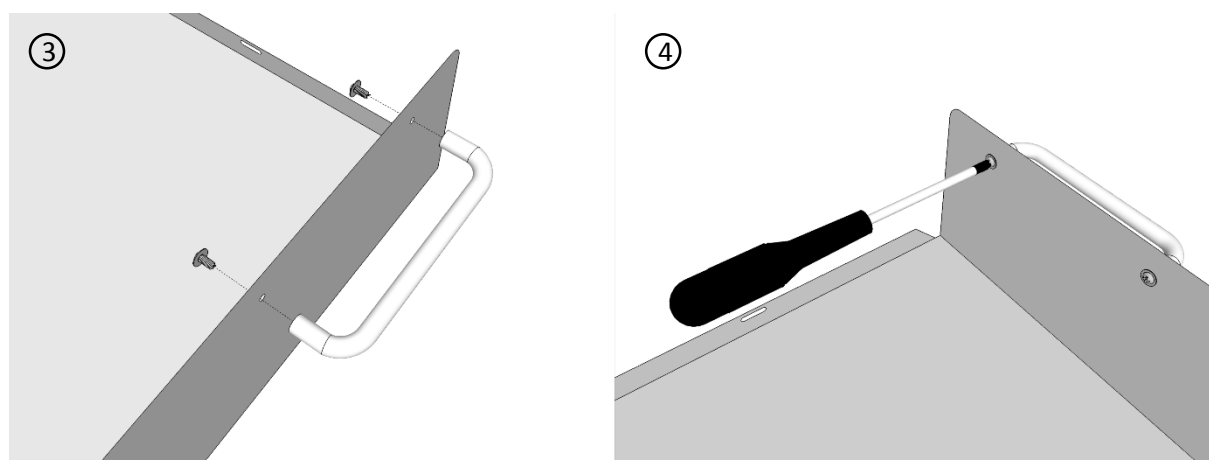

EasyLoading

User manual

Introduction

This manual will provide you with simple step-by-step installation instructions for Easy Loading. The manual is divided into four stages. You will need an Allen key, a screwdriver and a wrench at hand to complete all stages.

Easy Loading

Follow the instructions below for assembly instructions for Easy Loading. In order to complete the stage you need a screwdriver and Allen key at hand.

You need the following parts:

- 2 pcs Handle Aluminum
- 1 pcs Handle Easy Loading
- 1 pcs Easy Loading lifting plate
- 8 pcs Screws

Screw the main handle in Easy Loading lifting plate, 4 screws. See figure 1-2.

Screw the two smaller handles in Easy Loading lifting plate, 4 screws. See Figure 3-4.

Easy Loading – Guard Plate

The guard plate for Easy Loading is used to protect the interior of your car's trunk. The elevation legs for the guard plate is for you who have a submerged trunk. Follow the instructions below to assemble the guard plate. In order to complete the stage you need an Allen key at hand.

You need the following parts:

- 1 pcs Guard plate
- 4 pcs Elevation legs
- 16 pcs Screws

Fasten each elevation leg with four screws in the prepared holes on the underside of the guard plate. See figure 5-7