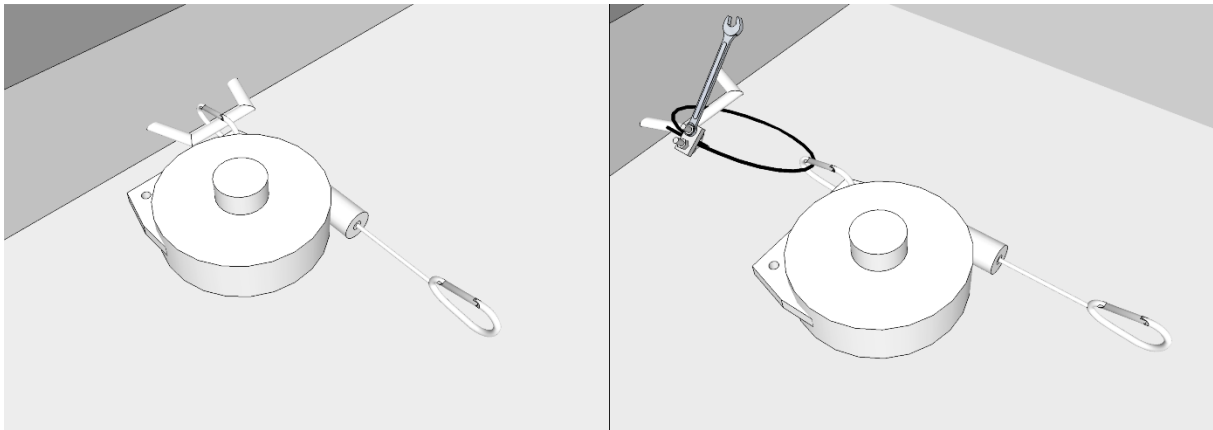

Easy Loading – installation of capstans in car

Follow the instructions below for installation instructions for capstans in car. In order to complete the stage you need a wrench at hand.

You need the following parts:

- 2pcs Capstans
- 2pcs Wire rope
- 2pcs Wire lock

In the car trunk, locate a bracket in the form of a loop or hook that can sustain a load of 5kgs for each of the capstans. The capstans can also be fastened around the headrests.