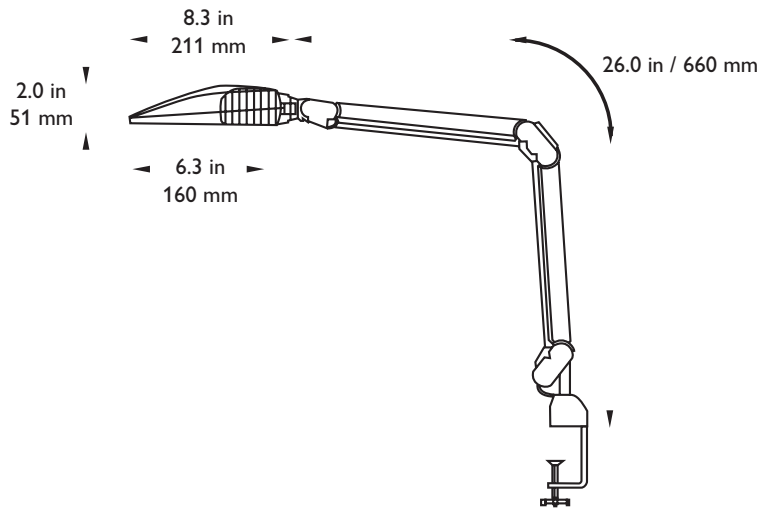

# Calypso

Design: OS2 Industrial design, Kathinka Dyste & Even Wøllo

Asymmetrical task light suitable for the modern office with medium-sized workspaces. Calypso's broadly curved and tapered shade works in concert with a proprietary reflector which eliminates both direct and reflected glare, shadows and wasted light spillover. A triple-jointed, counter-balanced, concealed spring arm and parallel motion feature ensure the lamphead remains horizontal to the worksurface and light is positioned precisely where needed.

TECHNICAL INFORMATION

- Lamp: 13W Compact fluorescent lamp (included)
- Electrical: Light Wired for 120V, 60 Hz operation
- Ballast: HF electronic ballast
- Power Cord: 12 ft. 10 in. (3911.6 mm)
- Mounting: Edge Clamp or Panel Mount

Source at 15" from worksurface

	-6	CL	6	12	18	24	30
18	11.4	15.6	19.8	17.8	12.8	10.9	8.4
12	20.9	29.2	42.1	36.9	25.7	15.9	11.0
6	38.3	57.4	89.6	75.3	50.1	26.6	15.4
CL	49.7	77.9	133.7	109.9	75.0	35.9	20.2
6	37.5	56.8	88.8	73.7	48.8	25.8	14.8
12	20.0	28.5	40.7	35.8	24.1	15.0	10.3