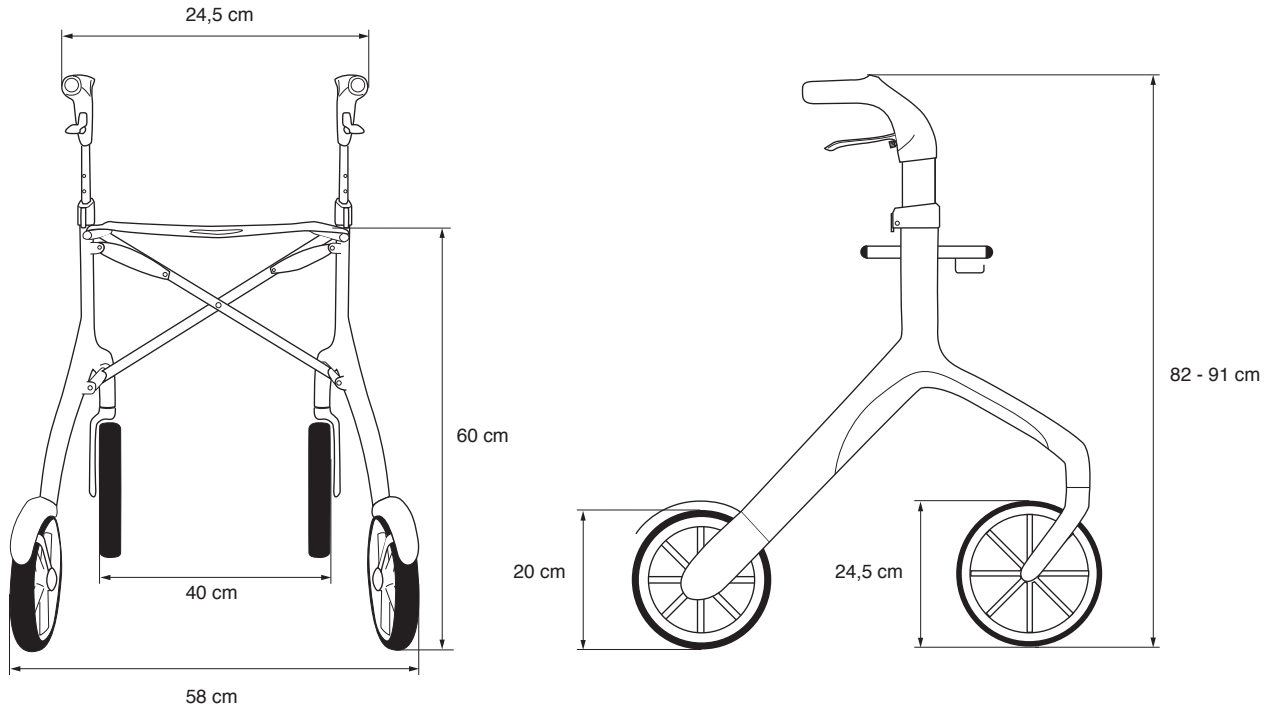

## Technical Data

**Technical data:**

Tested according to ISO 11199-2  
for a maximum user weight of 130 kg.  
Max. width 58 cm.  
Length 66.5 cm.  
Weight 6.9 kg.  
Handle height adjustable from 82 - 91 cm.  
Seat height 60 cm.  
Front wheel diameter 24.5 cm.  
Rear wheel diameter 20 cm.  
Bag load max 12 kg.  
Rear wheels with soft suspension.