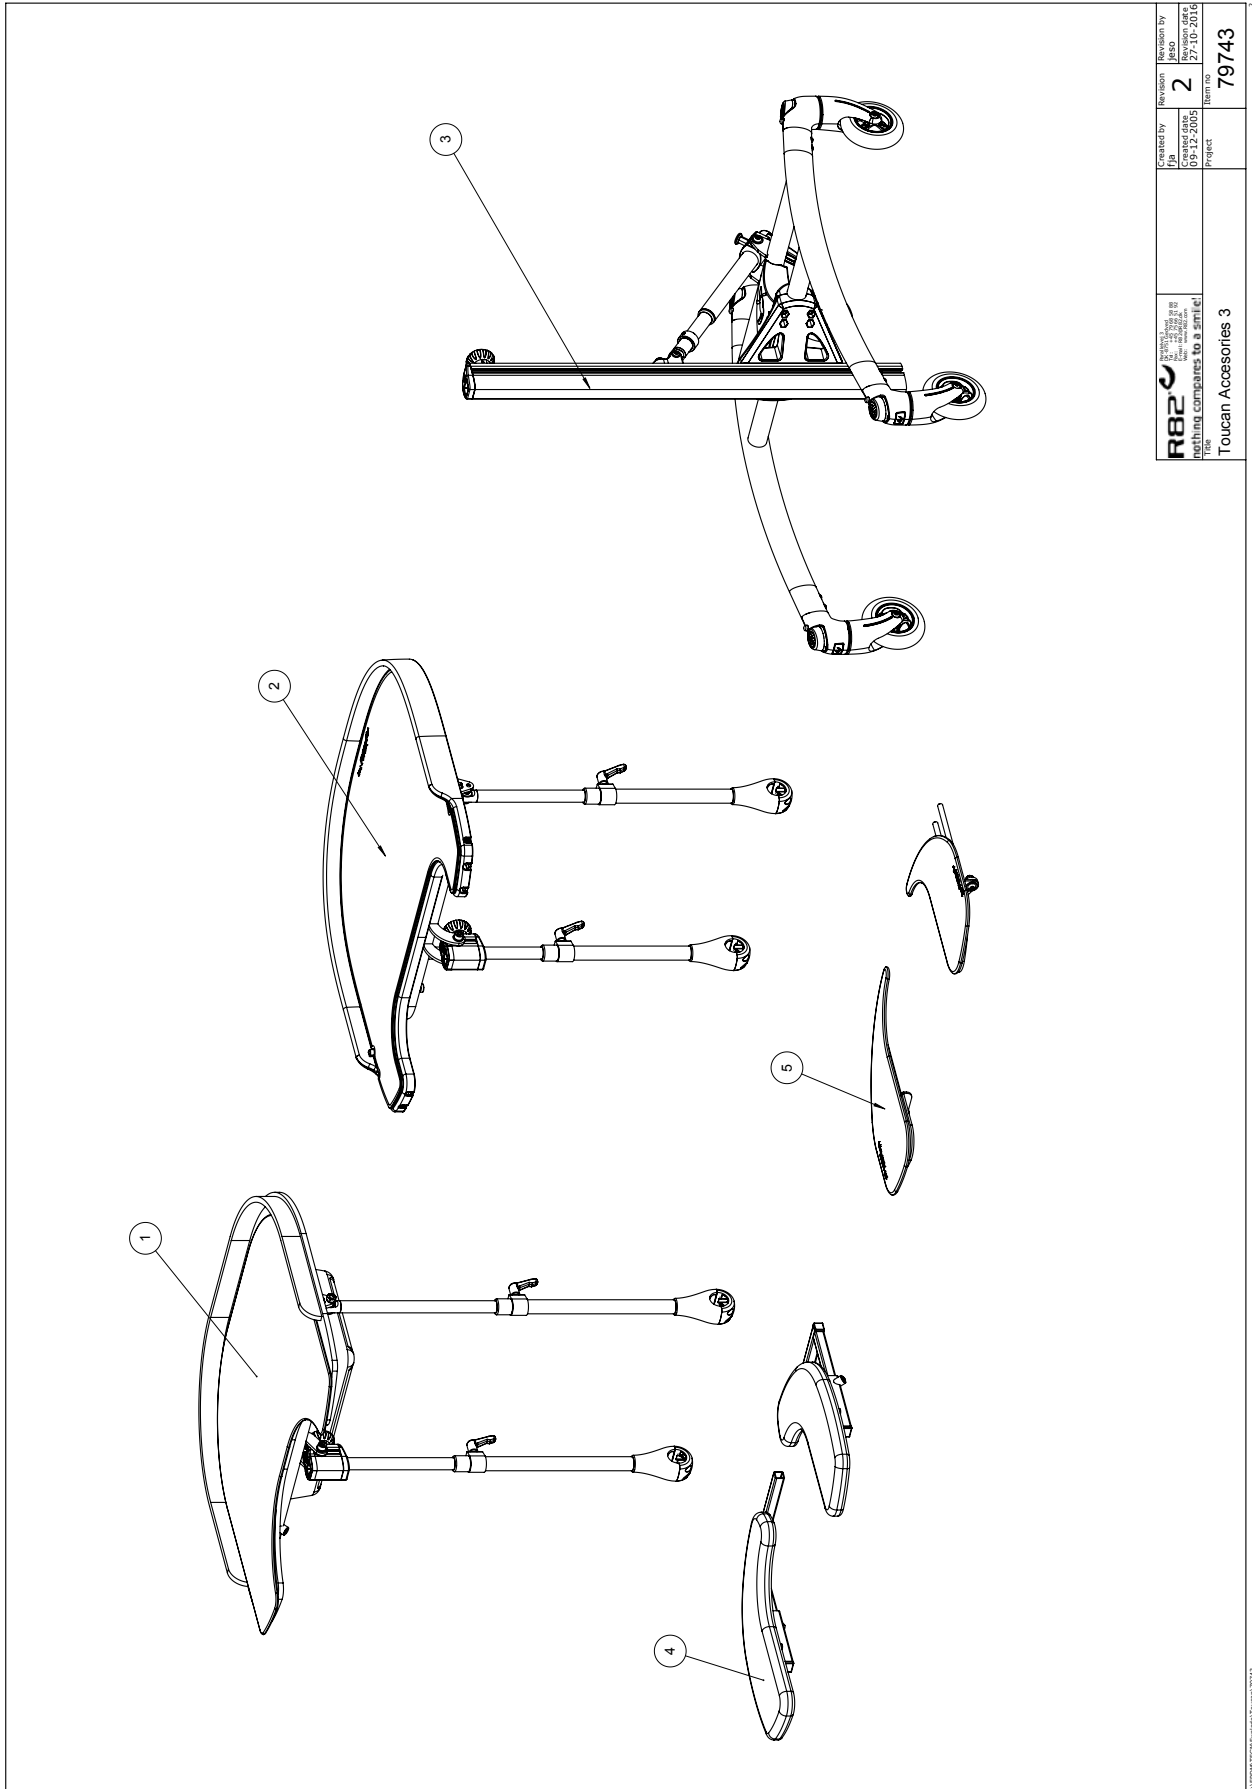

R82 nothing compares to a smile. Title	Created by 09-12-2005	Revision 2	Revision by 27-10-2016
	Project Toucan Accessories 3	Item no. 79743	

© 2016 R82 A/S Toucan 79743