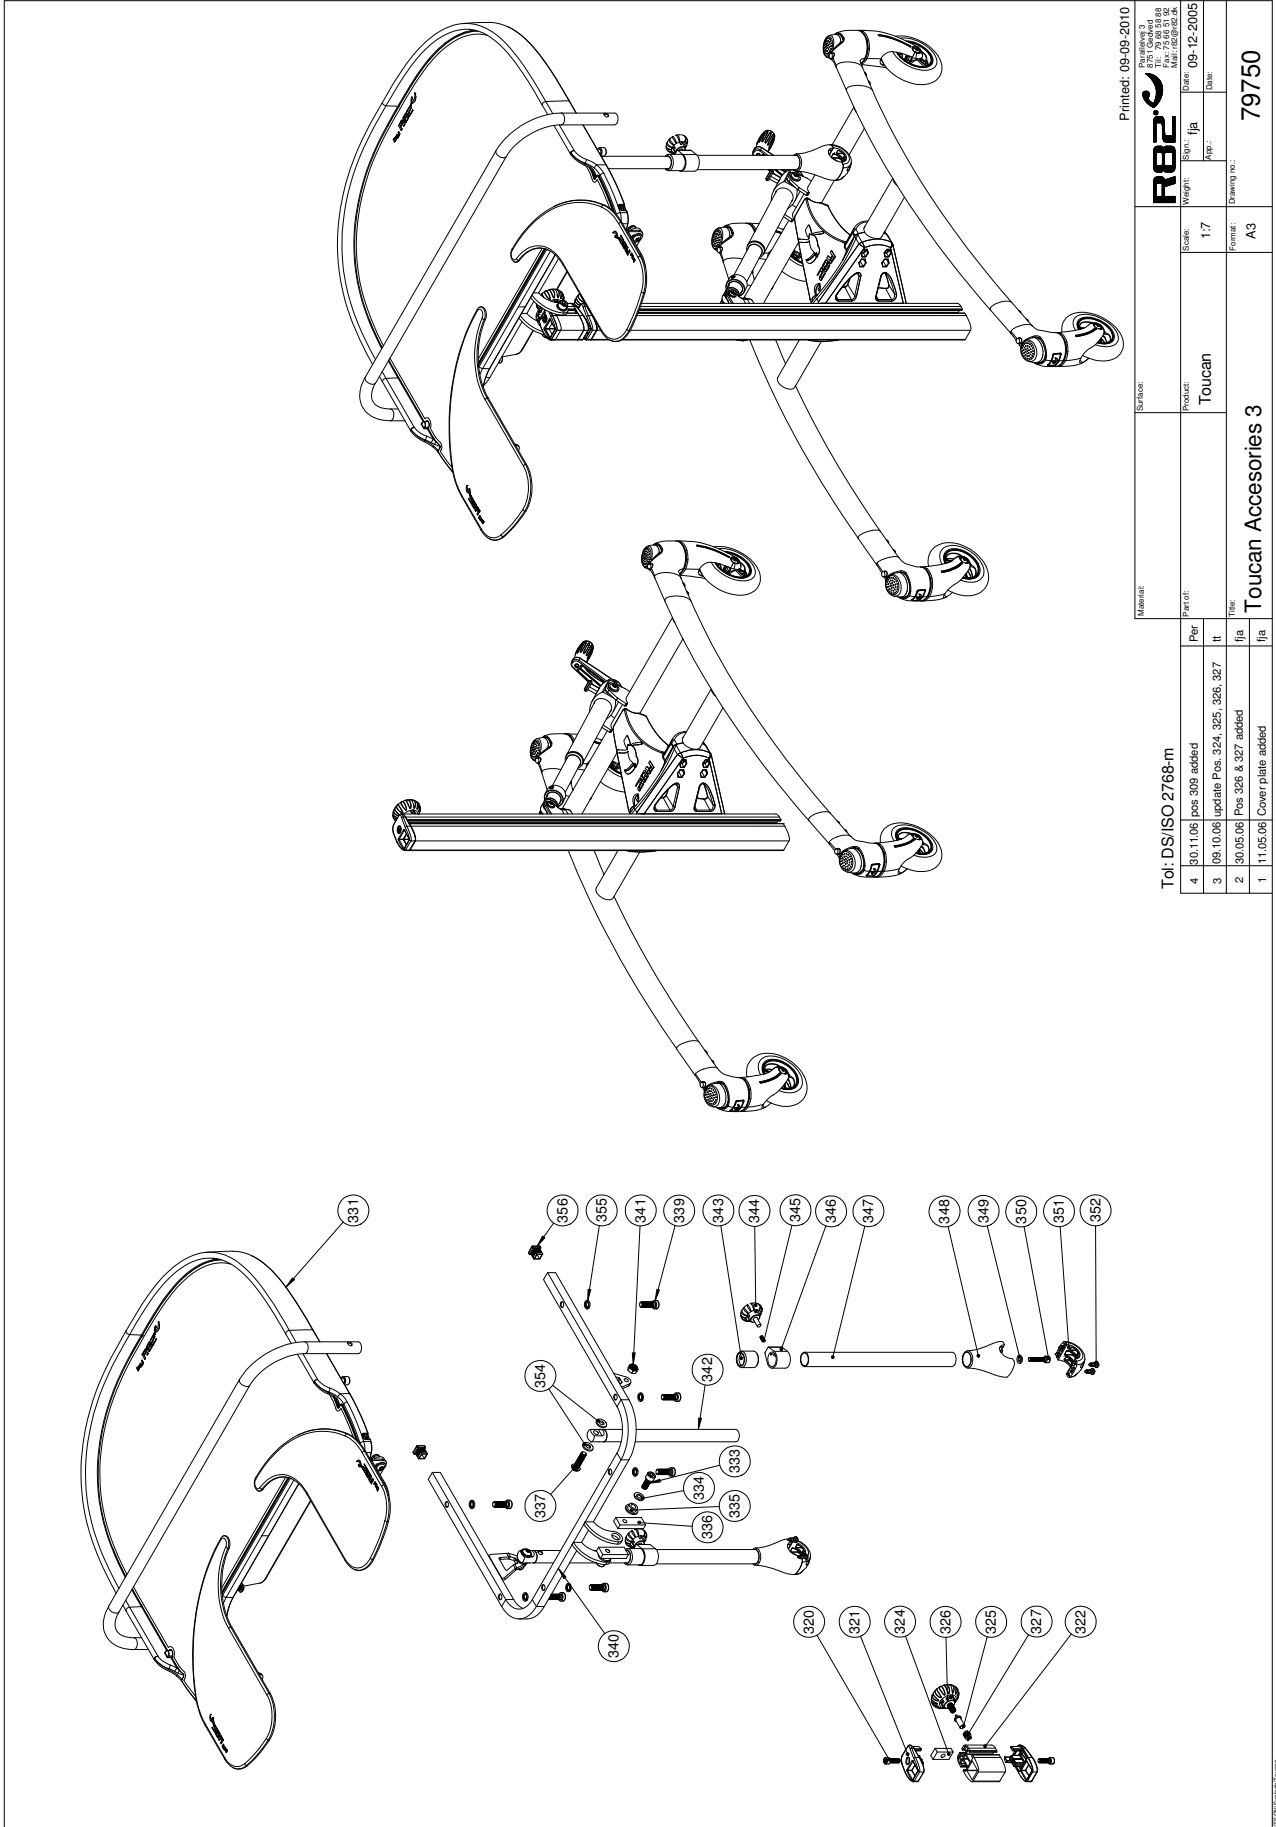

Printed: 09-09-2010

Material:		Surface:		Scale:		Weight:		Date:	
Part no.:		Product:		1:7		09-12-2005		Date:	
Per:		Toucan						79750	
II								A3	
ja								Drawing no.:	
ja								79750	
ja								Formal: A3	

Tol: DS/ISO 2768-m

4	30.11.06	pos. 309 added	Per	
3	09.10.06	update Pos. 324, 325, 326, 327	II	
2	30.05.06	Pos. 326 & 327 added	ja	
1	11.05.06	Cover plate added	ja	

Toucan Accessories 3