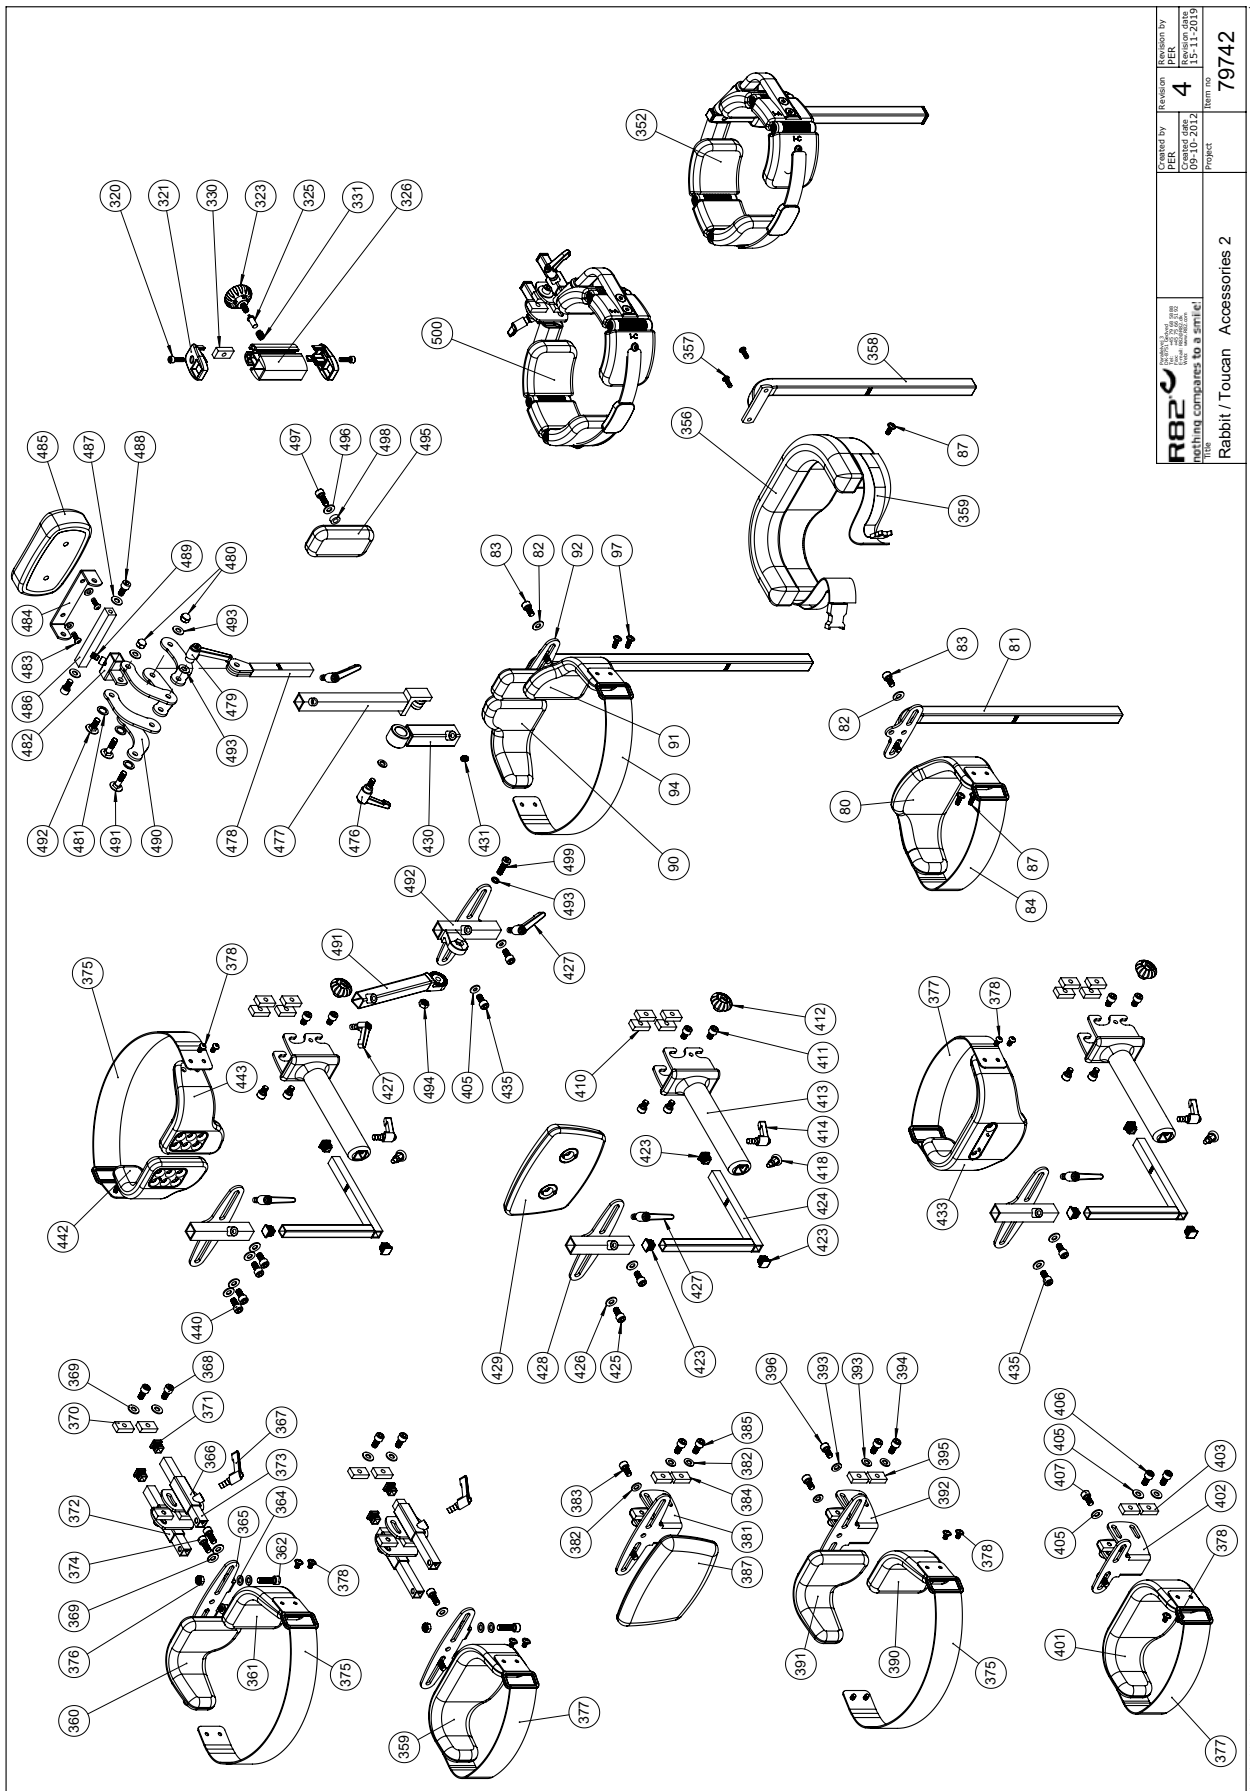

R82 A/S Parallelvej 3 8751 Gedved Denmark Tel: +45 79 68 58 88 Fax: +45 75 66 51 92 R82@R82.dk www.etac.com	Controlled by PER	Reviewed by PER	Revision 4	Revision date 15-11-2019
	Drawing title Project Rabbit / Toucan Accessories 2		Item no. 79742