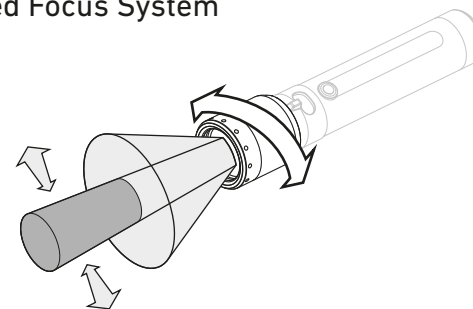

P7R Pro

P7R Signature

Battery Replacement

Battery Indicator

Charging 🌡️ 0°C - 40°C

Remove Water from Charging Port

Charging Station 🌡️ 0°C - 40°C

Advanced Focus System