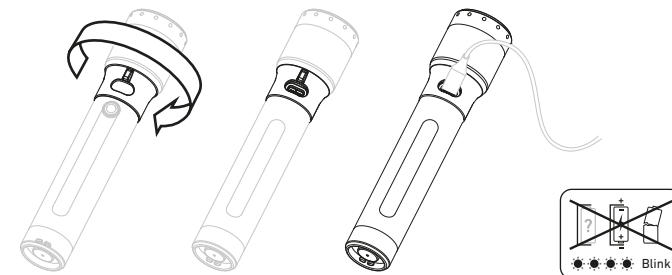

P7R Pro

P7R Signature

Battery Replacement

Battery Indicator

Charging 🌡️ 0°C - 40°C

Remove Water from Charging Port

Charging Station 🌡️ 0°C - 40°C

Advanced Focus System