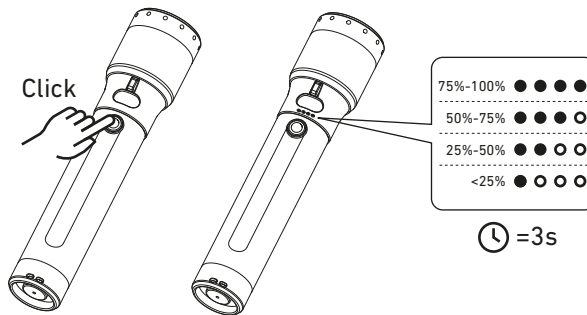

P7R Pro

P7R Signature

Battery Replacement

Battery Indicator

Charging 🌡️ 0°C - 40°C

Remove Water from Charging Port

Charging Station 🌡️ 0°C - 40°C

Advanced Focus System