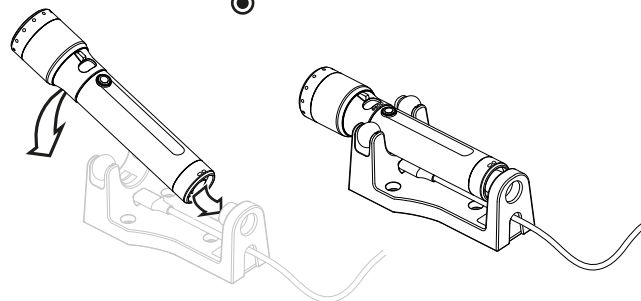

P7R Pro

P7R Signature

Battery Replacement

Battery Indicator

Charging 🌡️ 0°C - 40°C

Remove Water from Charging Port

Charging Station 🌡️ 0°C - 40°C

Advanced Focus System