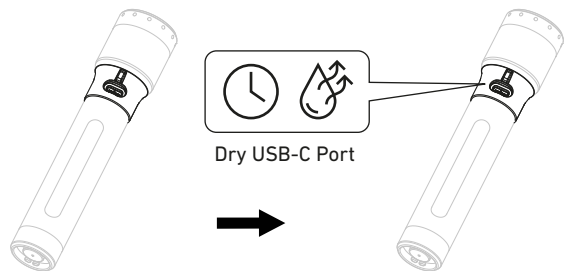

P7R Pro

P7R Signature

Battery Replacement

Battery Indicator

Charging 🌡️ 0°C - 40°C

Remove Water from Charging Port

Charging Station 🌡️ 0°C - 40°C

Advanced Focus System