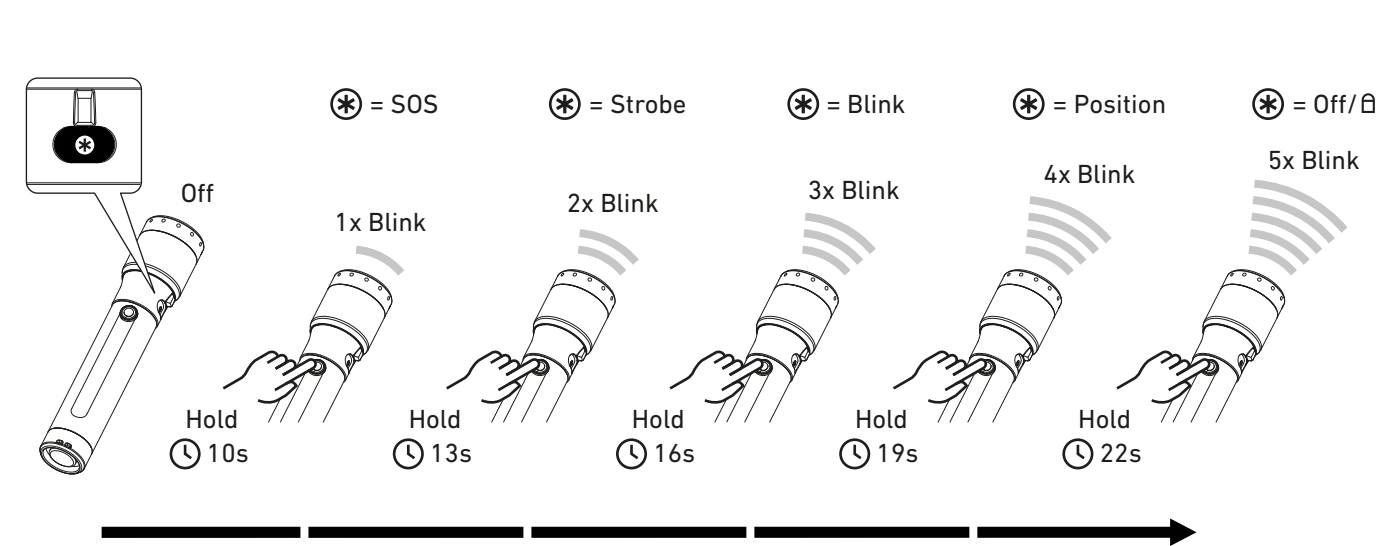

Ledlenser GmbH & Co. KG
 Kronenstr. 5-7, 42699 Solingen, Germany
 Phone +49 212/5948-0 Fax +49 212/5948-200

www.ledlenser.com

Operation

Change Special Mode

Transportation Lock