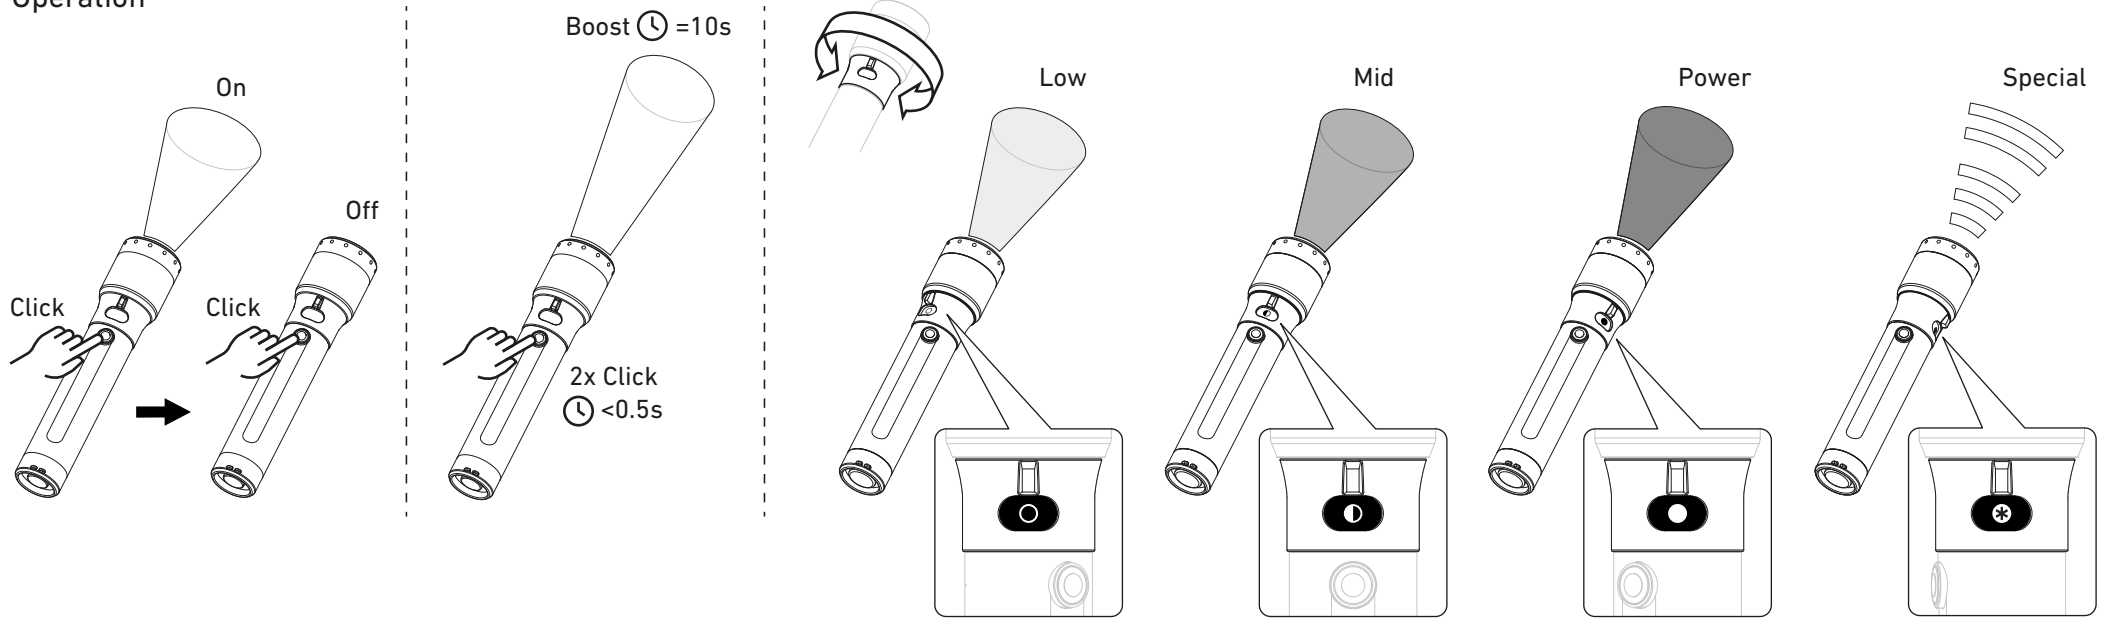

Operation

Change Special Mode

Transportation Lock