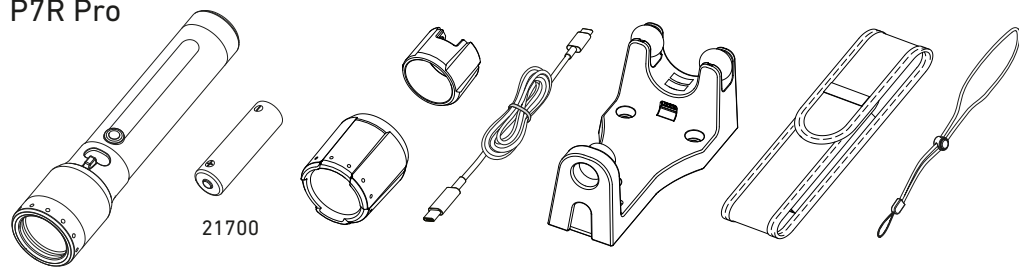

P7R Pro

P7R Signature

Battery Replacement

Battery Indicator

Charging 🌡️ 0°C - 40°C

Remove Water from Charging Port

Charging Station 🌡️ 0°C - 40°C

Advanced Focus System