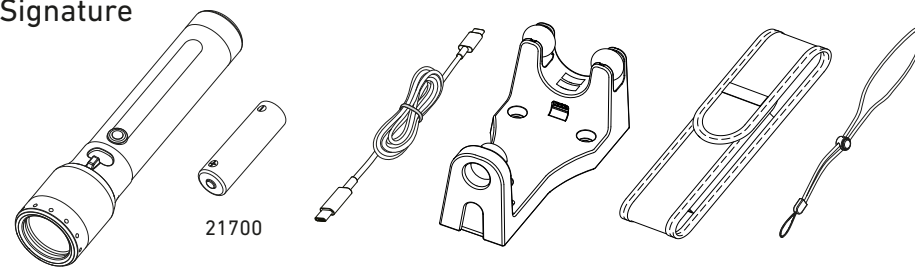

P7R Pro

P7R Signature

Battery Replacement

Battery Indicator

Charging 🌡️ 0°C - 40°C

Remove Water from Charging Port

Charging Station 🌡️ 0°C - 40°C

Advanced Focus System