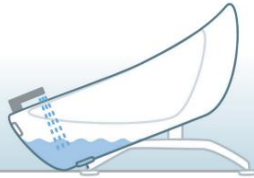

Lynguide | AVERO Motion

beka DIFFERENT BY DESIGN

DIS