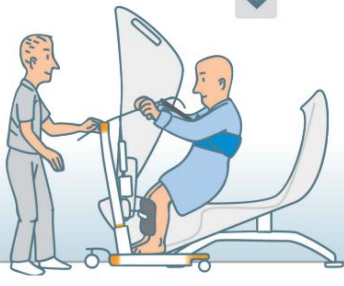

Lynguide | AVERO Motion

beka DIFFERENT BY DESIGN

DIS