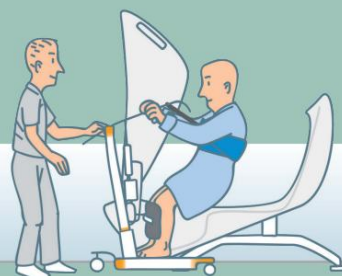

Lynguide | AVERO Motion

beka DIFFERENT BY DESIGN

DIS