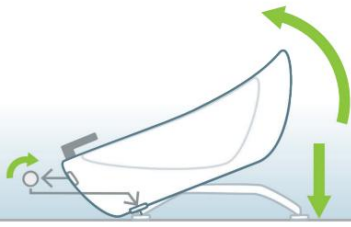

Lynguide | AVERO Motion

beka DIFFERENT BY DESIGN

DIS