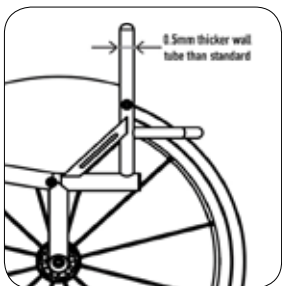

XG040
Backrest fixed heavy duty