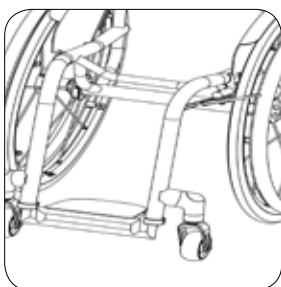

XB200
Footrest with high level
riser system