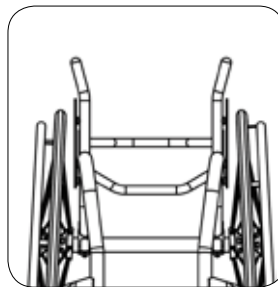

XG120
Backrest outward flare
design