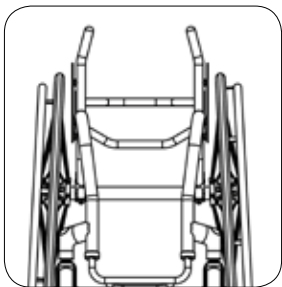

XG110
Backrest inward taper
design Backrest inward
taper design