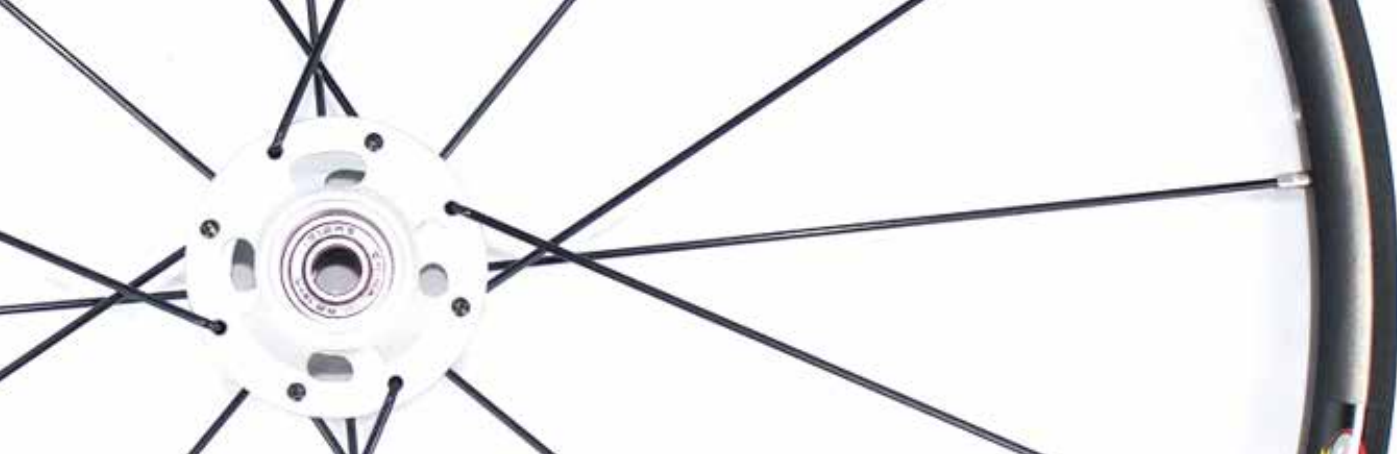

**Black spoke for Spinerger LX/
XLX/BLXL wheel**